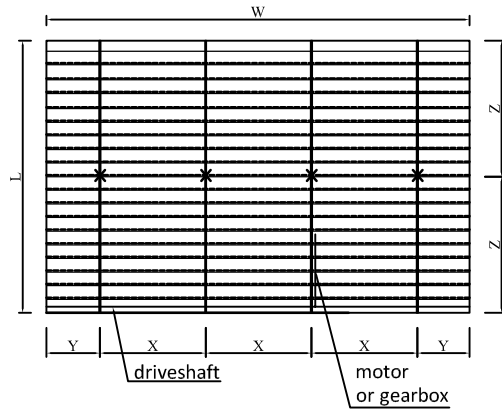

INTERNAL BLINDS

50mm aluminium slat

Sunshield 50A aluminium slat		
max. width	W max. 440 cm	
max. length / drop / height	L max. 600 cm	
max. area		
cord operator	max. 6 m ²	
gearbox (rod & crank)	max. 15 m ²	
50220 230V tubular+gear 6:1	max. 20 m ²	
50265 230V compact motor	max. 16 m ²	
number of rack arms	minimum # rack arms	
	standard # rack arms	
	170 cm = 2 pcs	90 cm = 2 pcs
	171-260 cm = 3 pcs	91-180 cm = 3 pcs
	261-350 cm = 4 pcs	181-270 cm = 4 pcs
	351-440 cm = 5 pcs	271-360 cm = 5 pcs
		361-450 cm = 6 pcs
rack arm distance	X 90 cm	
slat side overhang	Y 40 cm	
support distance	Z	
standard rack arm 35 mm	225 cm	
heavy duty rack arm 80 mm	350 cm	
box rack arm 100 mm	450 cm	