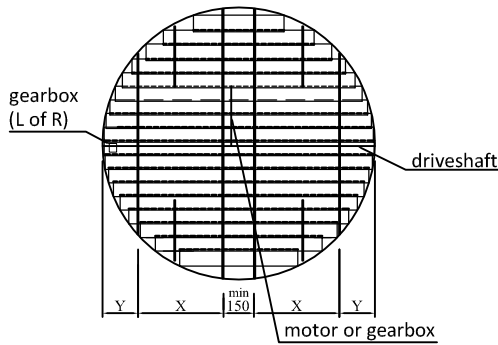

INTERNAL BLINDS

50mm aluminium slat

Sunshield 50A aluminium slat		
max. width	W max. 440 cm	
max. length / drop / height	L max. 600 cm	
max. area		
cord operator	max. 6 m ²	
gearbox (rod & crank)	max. 15 m ²	
50220 230V tubular+gear 6:1	max. 20 m ²	
50265 230V compact motor	max. 16 m ²	
number of rack arms	minimum # rack arms	
	standard # rack arms	
	170 cm = 2 pcs	90 cm = 2 pcs
	171-260 cm = 3 pcs	91-180 cm = 3 pcs
	261-350 cm = 4 pcs	181-270 cm = 4 pcs
	351-440 cm = 5 pcs	271-360 cm = 5 pcs
		361-450 cm = 6 pcs
rack arm distance	X 90 cm	
slat side overhang	Y 40 cm	
support distance	Z	
standard rack arm 35 mm	225 cm	
heavy duty rack arm 80 mm	350 cm	
box rack arm 100 mm	450 cm	