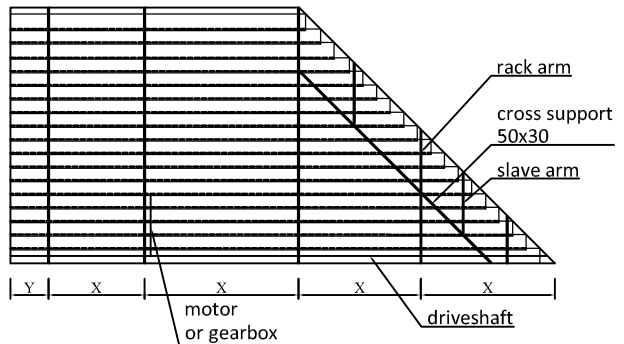

INTERNAL BLINDS

50mm aluminium slat

Sunshield 50A aluminium slat		
max. width	W max. 440 cm	
max. length / drop / height	L max. 600 cm	
max. area		
cord operator	max. 6 m ²	
gearbox (rod & crank)	max. 15 m ²	
50220 230V tubular+gear 6:1	max. 20 m ²	
50265 230V compact motor	max. 16 m ²	
number of rack arms	minimum # rack arms	
	standard # rack arms	
	170 cm = 2 pcs	90 cm = 2 pcs
	171-260 cm = 3 pcs	91-180 cm = 3 pcs
	261-350 cm = 4 pcs	181-270 cm = 4 pcs
	351-440 cm = 5 pcs	271-360 cm = 5 pcs
		361-450 cm = 6 pcs
rack arm distance	X 90 cm	
slat side overhang	Y 40 cm	
support distance	Z	
standard rack arm 35 mm	225 cm	
heavy duty rack arm 80 mm	350 cm	
box rack arm 100 mm	450 cm	