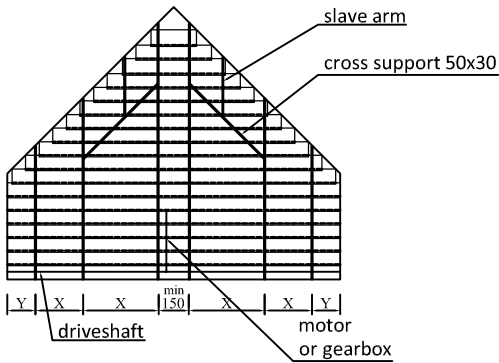

INTERNAL BLINDS

50mm aluminium slat

Sunshield 50A aluminium slat		
max. width	W max. 440 cm	
max. length / drop / height	L max. 600 cm	
max. area		
cord operator	max. 6 m ²	
gearbox (rod & crank)	max. 15 m ²	
50220 230V tubular+gear 6:1	max. 20 m ²	
50265 230V compact motor	max. 16 m ²	
number of rack arms	minimum # rack arms	
	standard # rack arms	
	170 cm = 2 pcs	90 cm = 2 pcs
	171-260 cm = 3 pcs	91-180 cm = 3 pcs
	261-350 cm = 4 pcs	181-270 cm = 4 pcs
	351-440 cm = 5 pcs	271-360 cm = 5 pcs
		361-450 cm = 6 pcs
rack arm distance	X 90 cm	
slat side overhang	Y 40 cm	
support distance	Z	
standard rack arm 35 mm	225 cm	
heavy duty rack arm 80 mm	350 cm	
box rack arm 100 mm	450 cm	