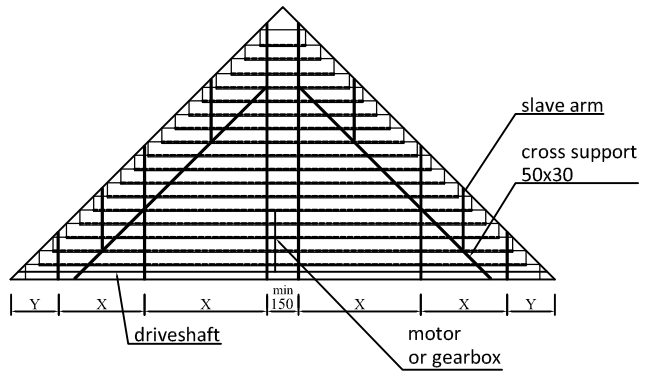

INTERNAL BLINDS

50mm aluminium slat

Sunshield 50A aluminium slat		
max. width	W max. 440 cm	
max. length / drop / height	L max. 600 cm	
max. area		
cord operator	max. 6 m ²	
gearbox (rod & crank)	max. 15 m ²	
50220 230V tubular+gear 6:1	max. 20 m ²	
50265 230V compact motor	max. 16 m ²	
number of rack arms	minimum # rack arms	
	standard # rack arms	
	170 cm = 2 pcs	90 cm = 2 pcs
	171-260 cm = 3 pcs	91-180 cm = 3 pcs
	261-350 cm = 4 pcs	181-270 cm = 4 pcs
	351-440 cm = 5 pcs	271-360 cm = 5 pcs
		361-450 cm = 6 pcs
rack arm distance	X 90 cm	
slat side overhang	Y 40 cm	
support distance	Z	
standard rack arm 35 mm	225 cm	
heavy duty rack arm 80 mm	350 cm	
box rack arm 100 mm	450 cm	